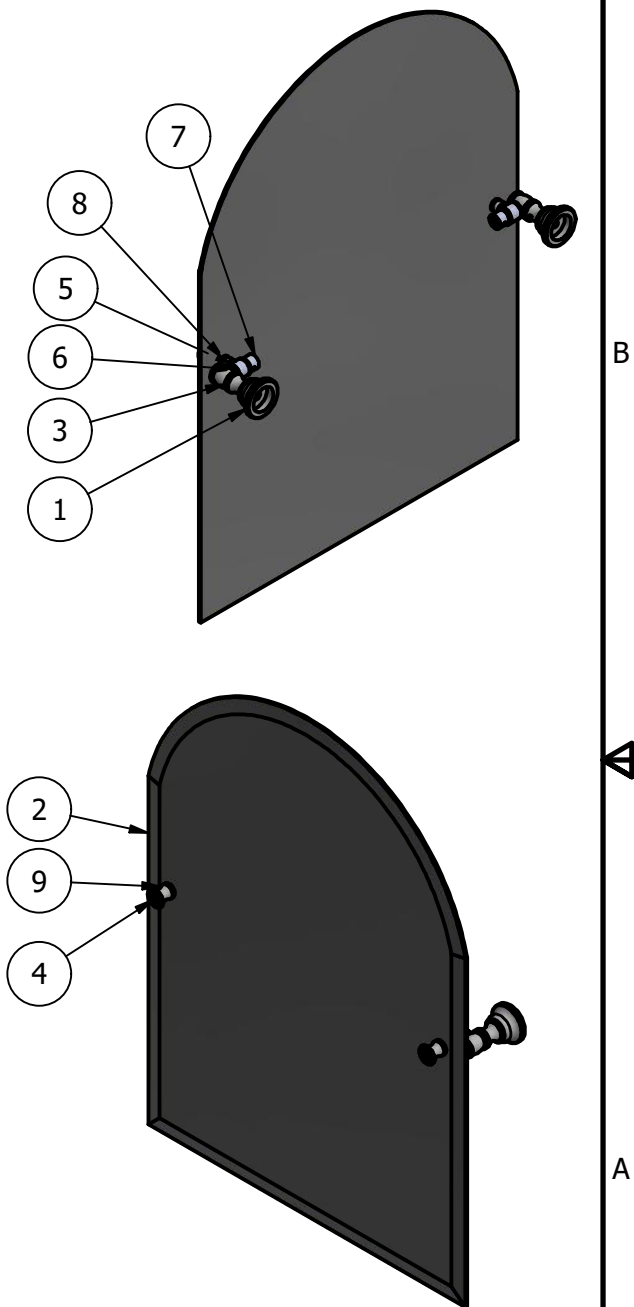

PARTS LIST			
ITEM	QTY	PART NUMBER	DESCRIPTION
1	2	TBBS-2	BACKPLATE
2	1	MRRT-94	ARC TOP MIRROR
3	2	TSPS-2	HUB
4	2	CRYSTCAP-20	CRYSTAL CAP
5	2	MR-TILT-FITT	HUB
6	4	CRRD-34	CHECK RING
7	2	LNMR-38	RETAINER LOCKNUT
8	2	PSRD-58	HUB
9	2	KBBD-1	HUB

APPROVED FOR PRODUCTION

By: RICHARD PAUL
Date: 11-27-19

UNLESS OTHERWISE SPECIFIED	
.X	± .3mm
.XX	± .15mm
.XXX	± .008mm

CHECKED	77-27-19	P.D.
APPROVED	77-27-19	R.A.

MATERIAL:	BRASS
DESCRIPTION:	Carolina Crystal Collection Arc Top Tilt Mirror with Beveled Edge

FINISH	TBD
QTY	TBD
DRAWING NO.	CC-94
SCALE	1.5:1
SHEET:	1 OF 1
REV	0

2

1