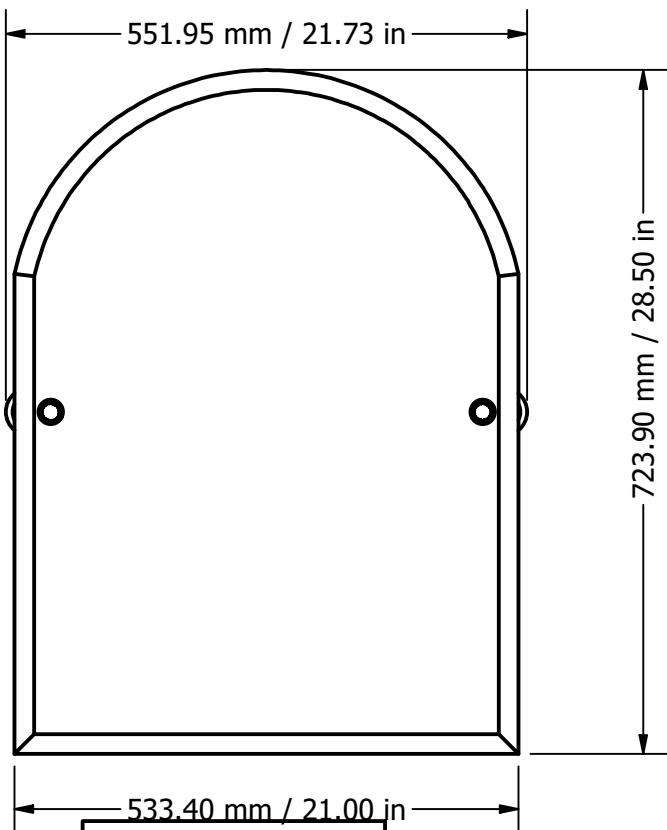

PARTS LIST			
ITEM	QTY	PART NUMBER	DESCRIPTION
1	2	TBBS-2	BACKPLATE
2	1	MRRT-94	ARC TOP MIRROR
3	2	TSPS-2	HUB
4	2	CRYSTCAP-20	CRYSTAL CAP
5	2	MR-TILT-FITT	HUB
6	4	CRRD-34	CHECK RING
7	2	LNMR-38	RETAINER LOCKNUT
8	2	PSRD-58	HUB
9	2	KBBD-1	HUB

APPROVED FOR PRODUCTION

By: RICHARD PAUL
Date: 11-27-19

UNLESS OTHERWISE SPECIFIED	
.X	± .3mm
.XX	± .15mm
.XXX	± .008mm

CHECKED	77-27-19	P.D.
APPROVED	77-27-19	R.A.

MATERIAL:	BRASS
DESCRIPTION:	Carolina Crystal Collection Arc Top Tilt Mirror with Beveled Edge

FINISH	TBD
QTY	TBD
DRAWING NO.	CC-94
SCALE	1.5:1
SHEET:	1 OF 1
REV	0

2

1