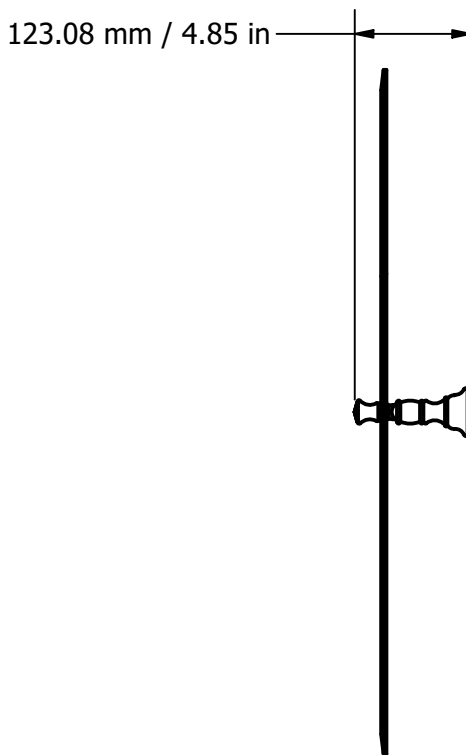

PARTS LIST			
ITEM	QTY	PART NUMBER	DESCRIPTION
1	2	TBBS-2	BACKPLATE
2	1	MRRT-94	ARC TOP MIRROR
3	2	TSPS-2	HUB
4	2	CRYSTCAP-20	CRYSTAL CAP
5	2	MR-TILT-FITT	HUB
6	4	CRRD-34	CHECK RING
7	2	LNMR-38	RETAINER LOCKNUT
8	2	PSRD-58	HUB
9	2	KBBD-1	HUB

APPROVED FOR PRODUCTION

By: RICHARD PAUL
Date: 11-27-19

UNLESS OTHERWISE SPECIFIED	
.X	± .3mm
.XX	± .15mm
.XXX	± .008mm

CHECKED	77-27-19	P.D.
APPROVED	77-27-19	R.A.

MATERIAL:	BRASS
DESCRIPTION:	Carolina Crystal Collection Arc Top Tilt Mirror with Beveled Edge

FINISH	TBD
QTY	TBD
DRAWING NO.	CC-94
SCALE	1.5:1
SHEET:	1 OF 1
REV	0

2

1